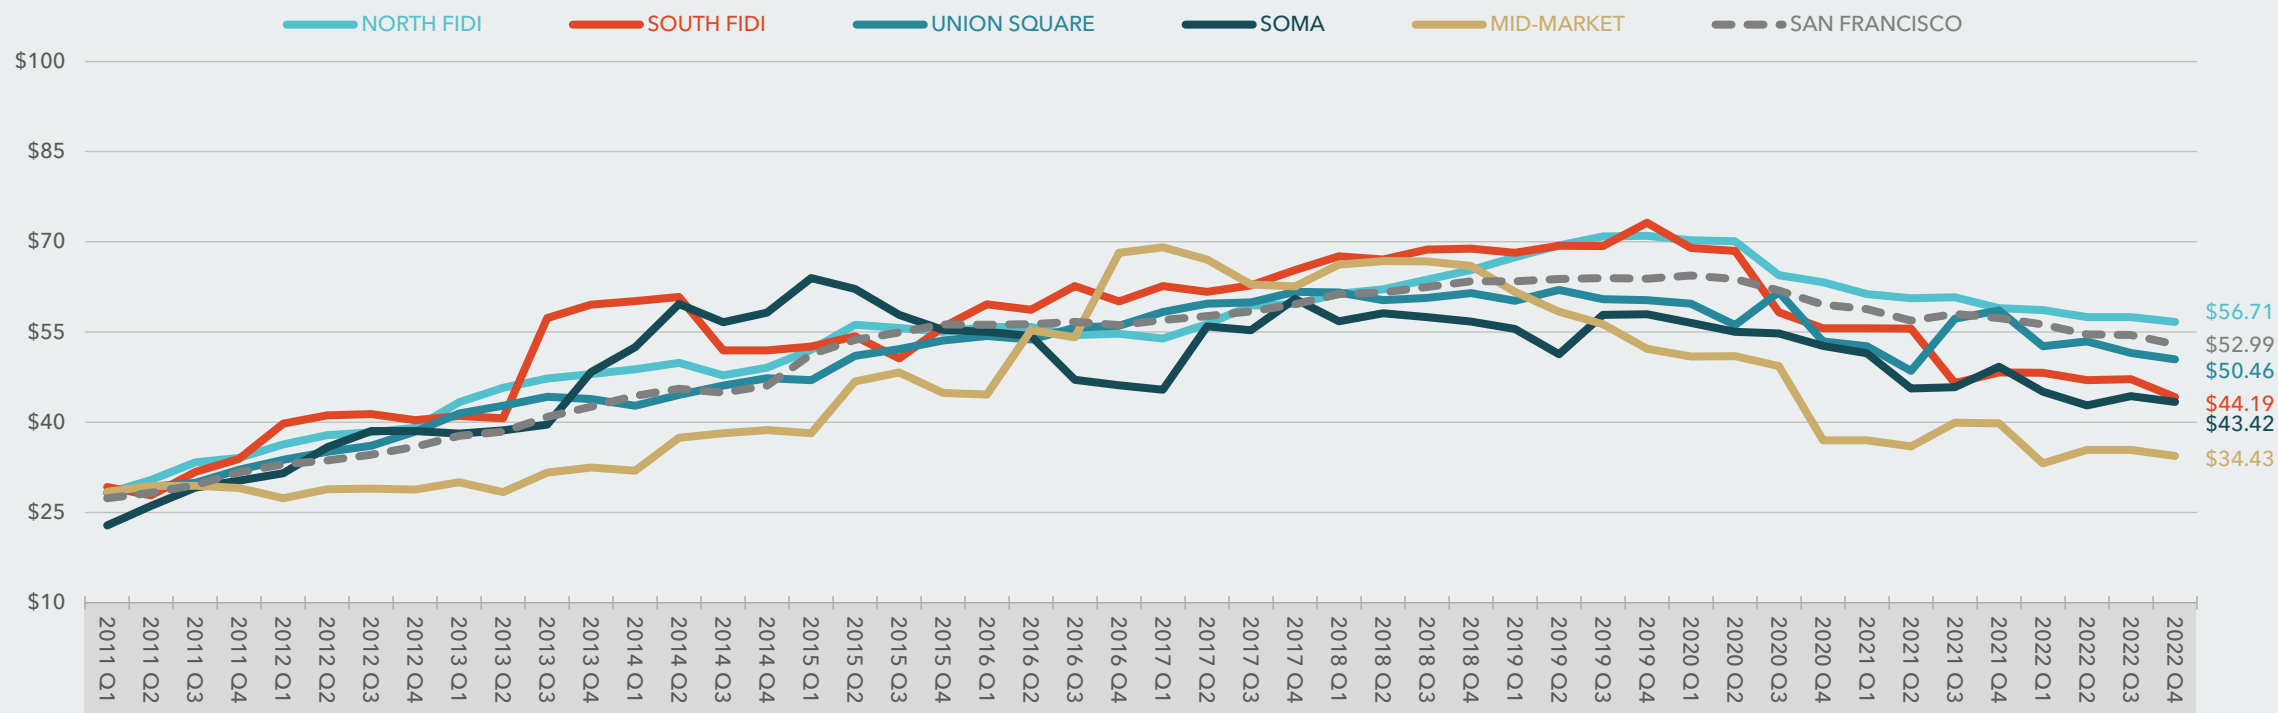

CLASS B MULTI-TENANT OFFICE

TOTAL VACANCY SAN FRANCISCO OFFICE (CLASS B)

Source: Kidder Mathews Research & Costar

ASKING RENT SAN FRANCISCO OFFICE (CLASS B)

ASKING RENT SAN FRANCISCO OFFICE (CLASS B)