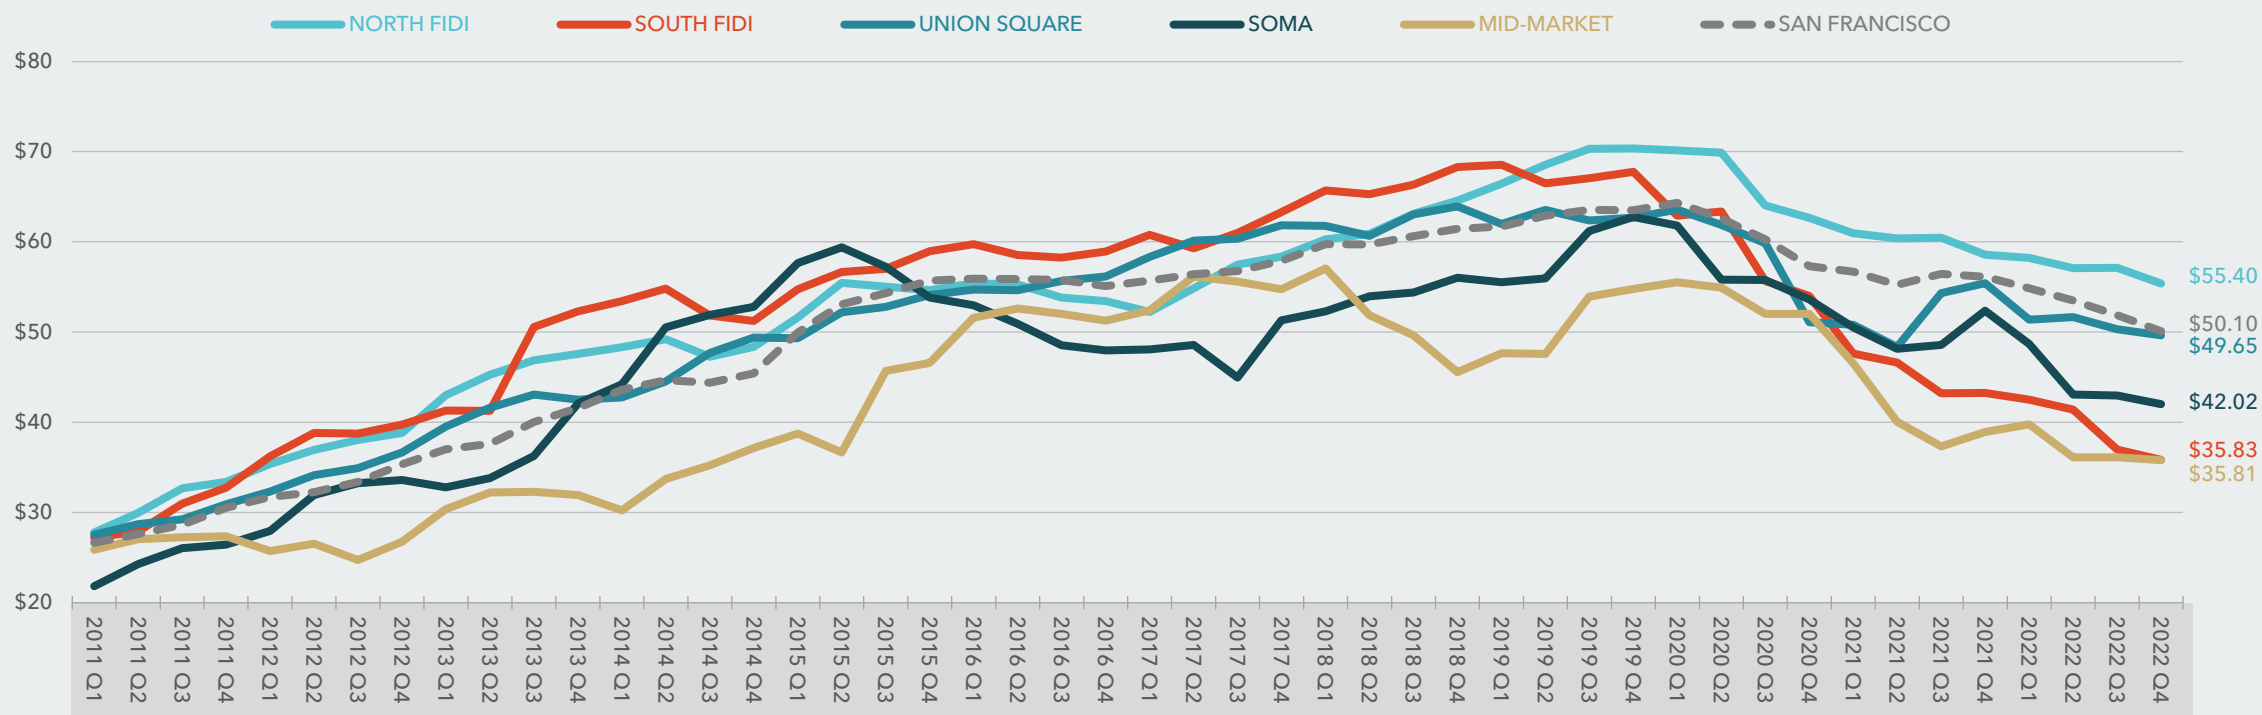

CLASS B+C MULTI-TENANT OFFICE

TOTAL VACANCY SAN FRANCISCO OFFICE (CLASS B+C)

Source: Kidder Mathews Research & Costar

ASKING RENT SAN FRANCISCO OFFICE (CLASS B+C)

ASKING RENT SAN FRANCISCO OFFICE (CLASS B+C)