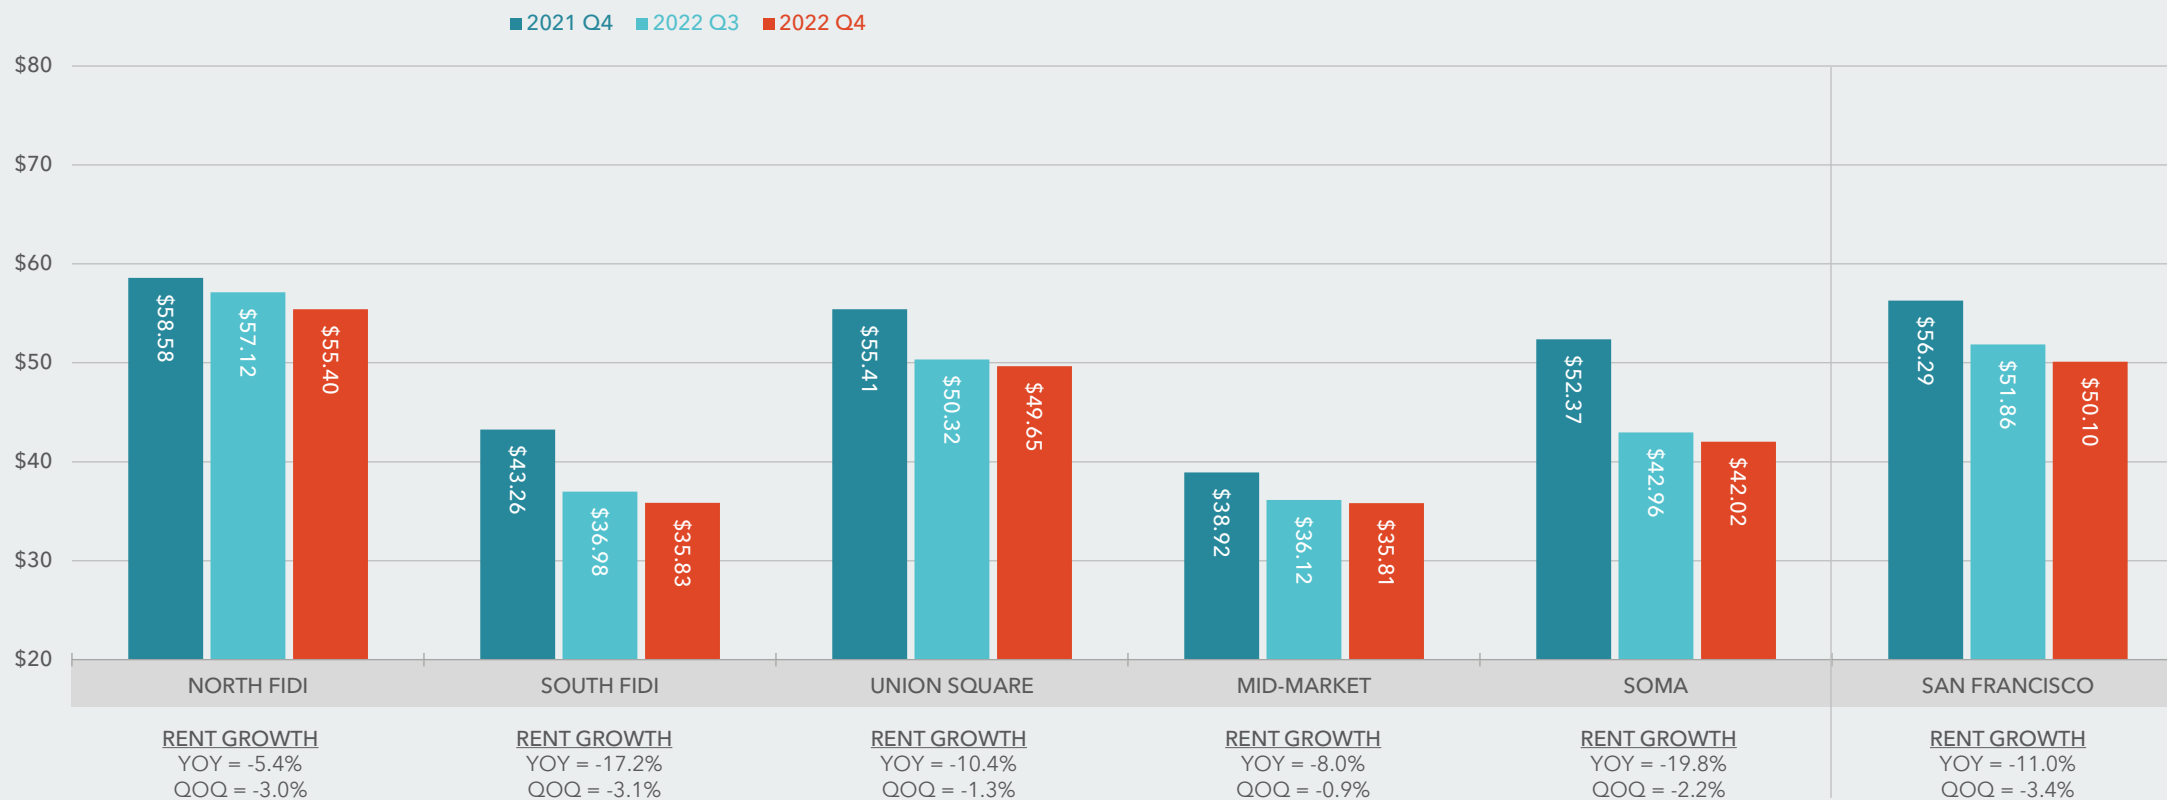

CLASS B+C MULTI-TENANT OFFICE

TOTAL VACANCY SAN FRANCISCO OFFICE (CLASS B+C)

Source: Kidder Mathews Research & Costar

ASKING RENT SAN FRANCISCO OFFICE (CLASS B+C)

ASKING RENT SAN FRANCISCO OFFICE (CLASS B+C)