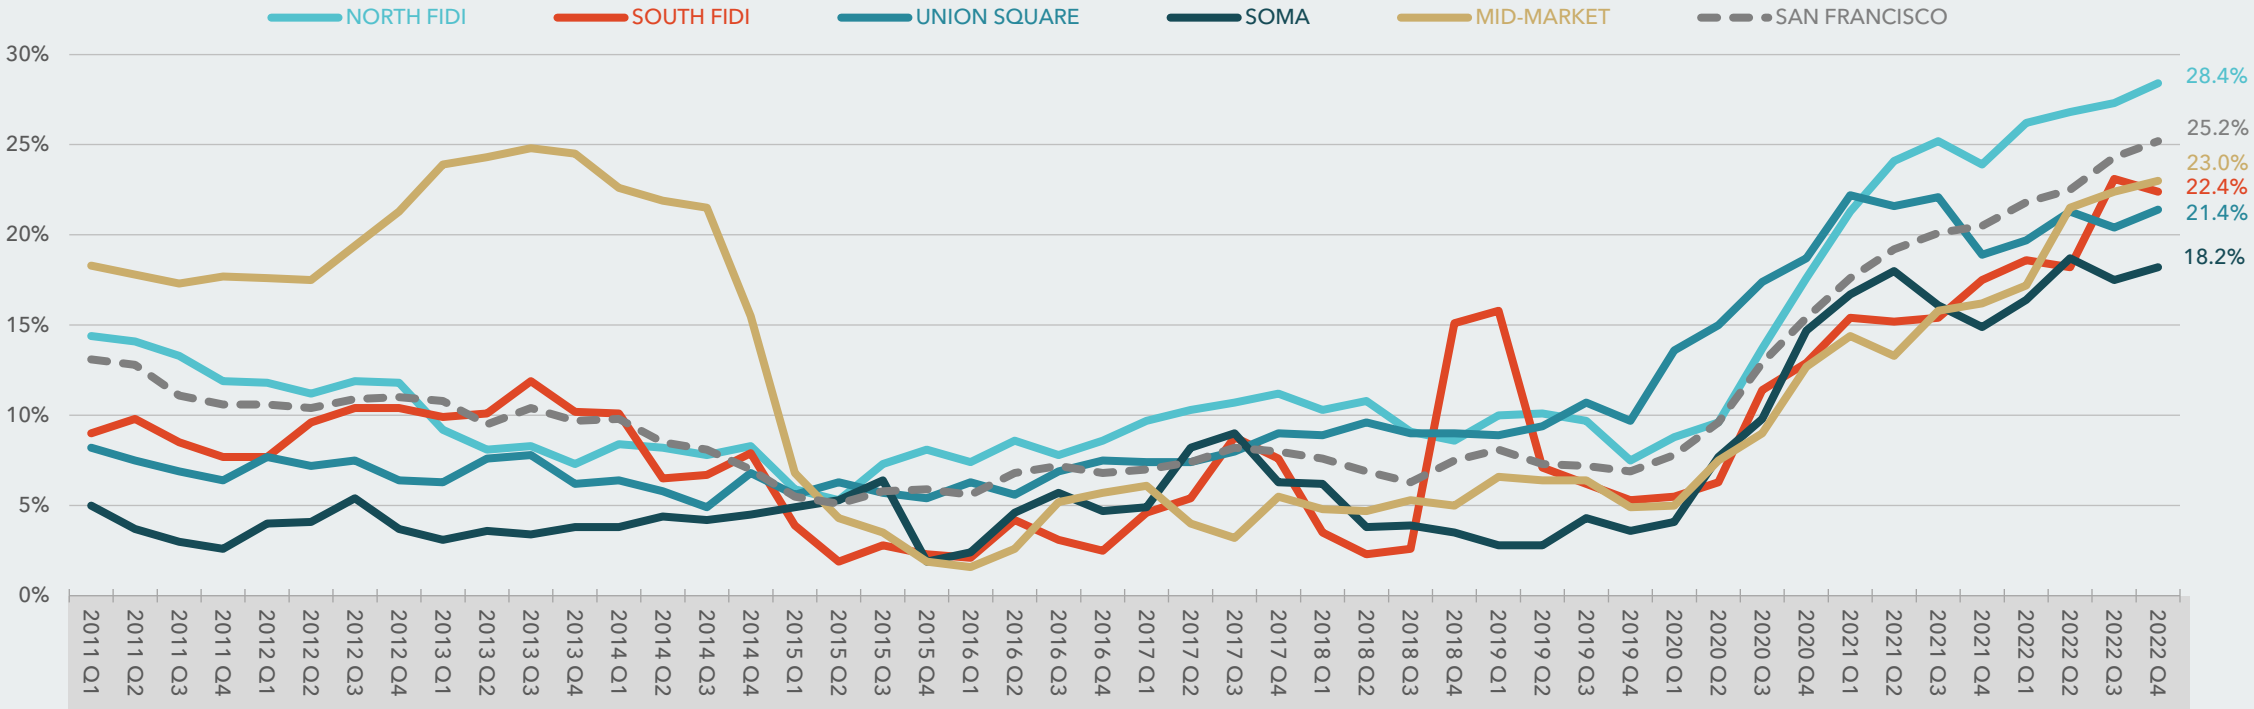

CLASS B+C MULTI-TENANT OFFICE

TOTAL VACANCY SAN FRANCISCO OFFICE (CLASS B+C)

Source: Kidder Mathews Research & Costar

ASKING RENT SAN FRANCISCO OFFICE (CLASS B+C)

ASKING RENT SAN FRANCISCO OFFICE (CLASS B+C)