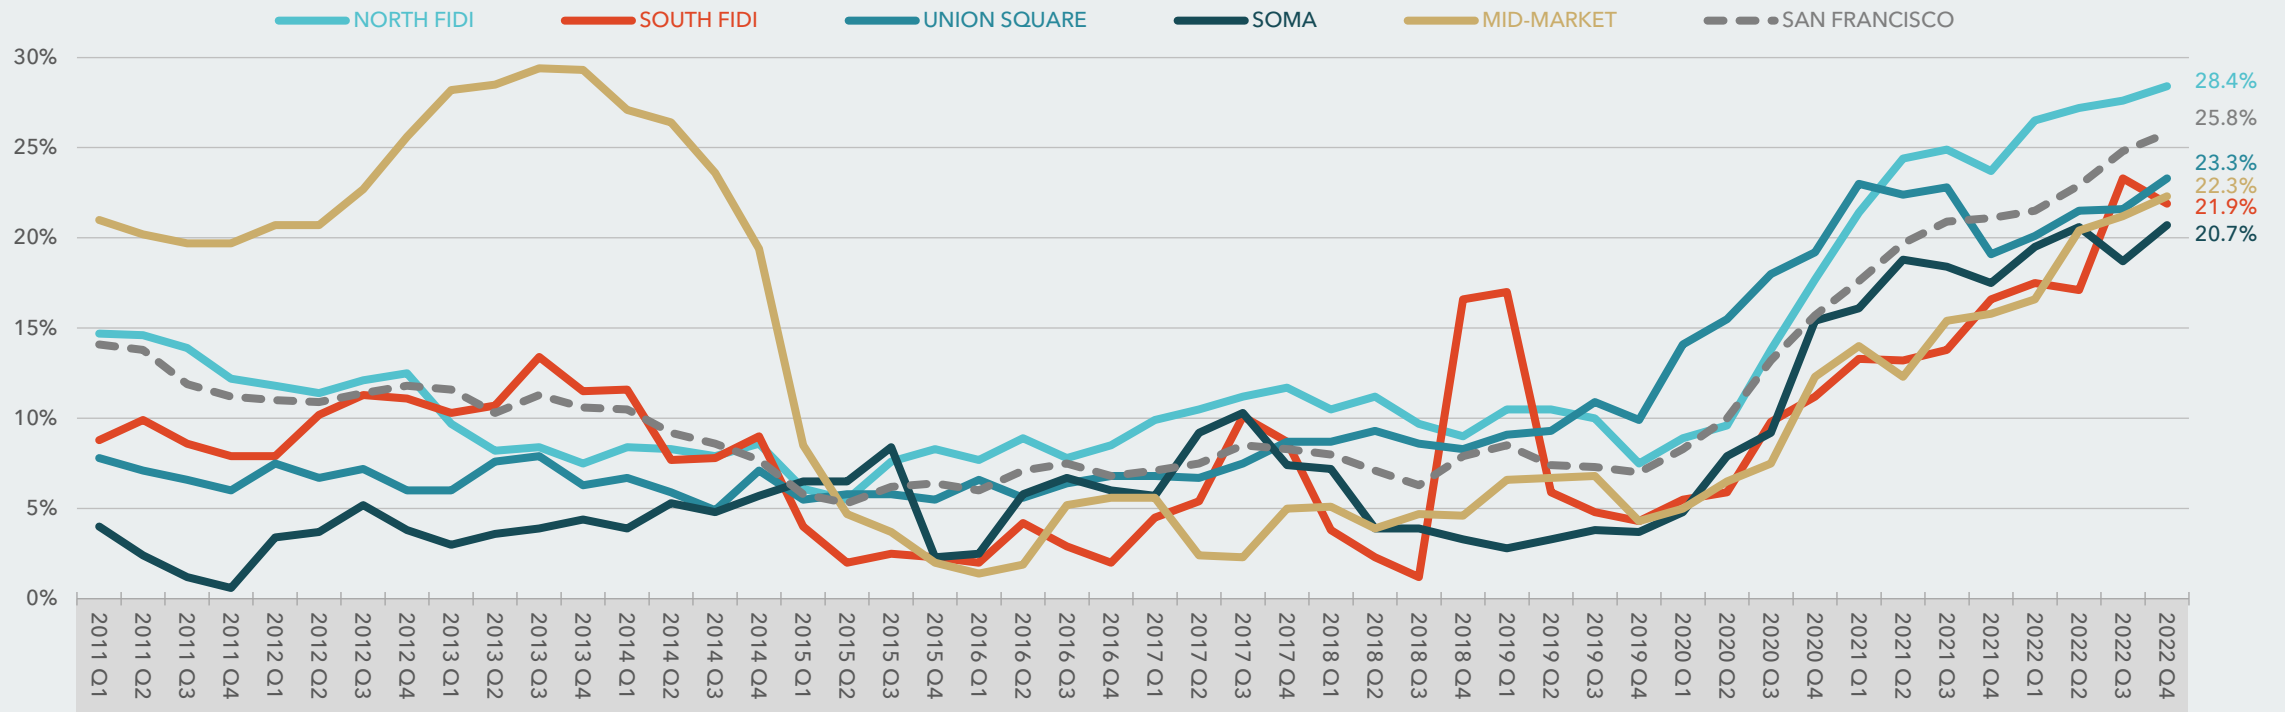

TOTAL VACANCY SAN FRANCISCO OFFICE (CLASS B)

Source: Kidder Mathews Research & Costar