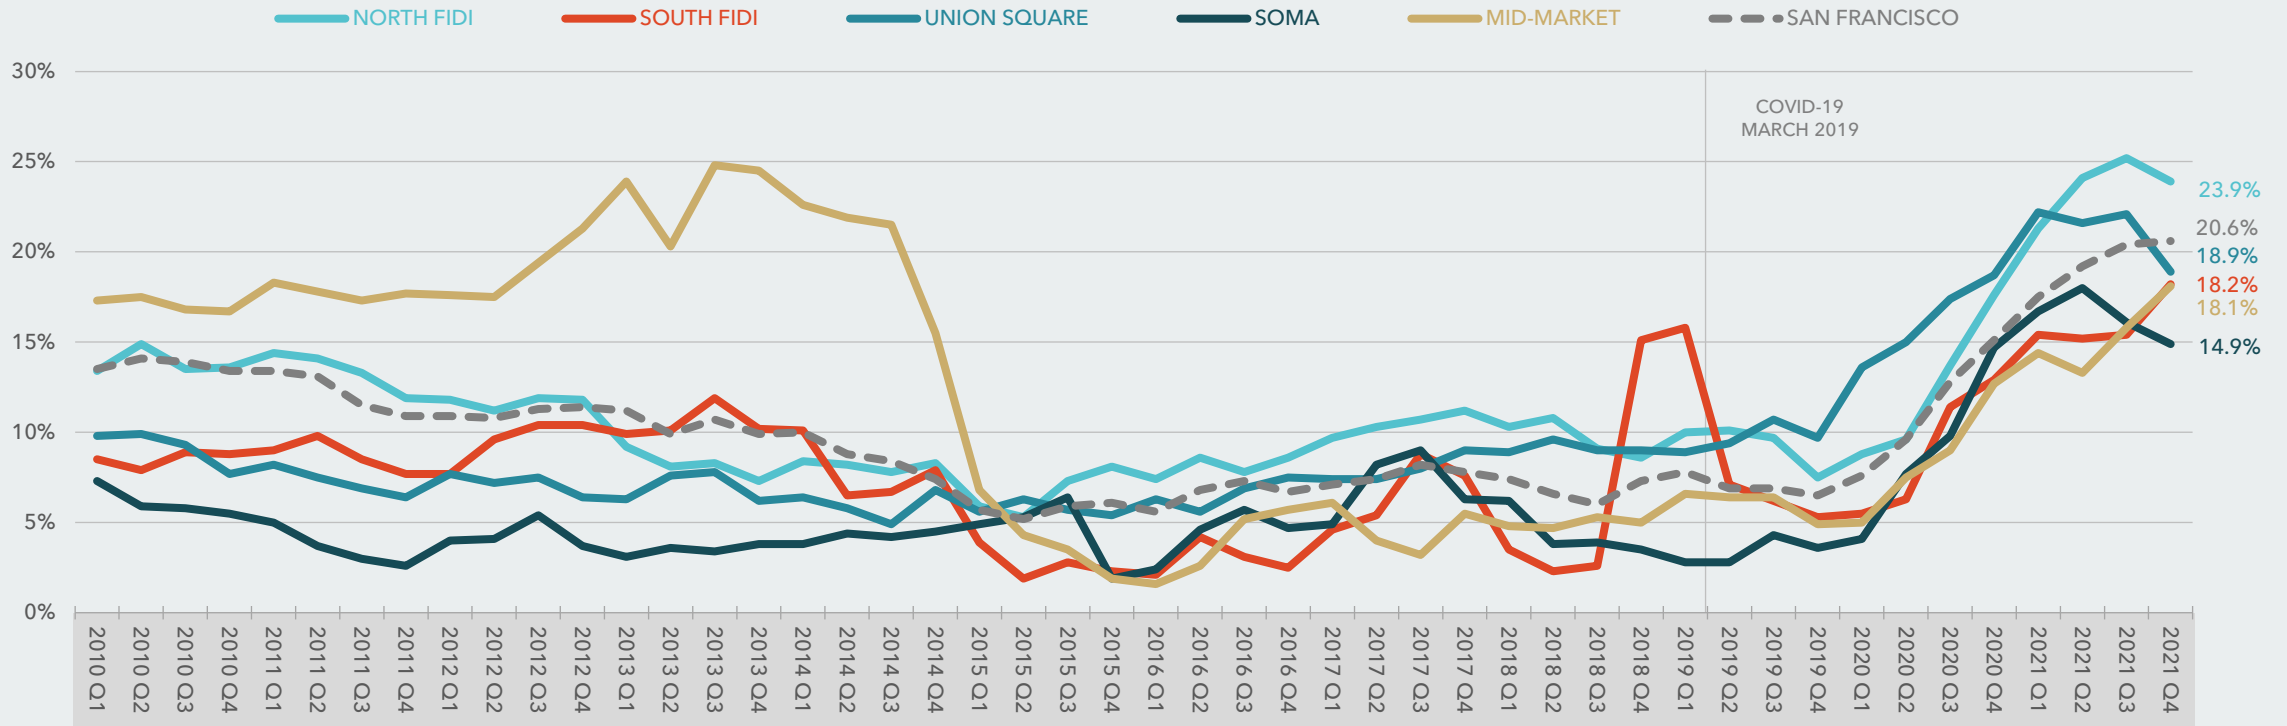

CLASS B+C MULTI-TENANT OFFICE

TOTAL VACANCY SAN FRANCISCO OFFICE (CLASS B+C)

Source: Kidder Mathews Research & Costar

ASKING RENT SAN FRANCISCO OFFICE (CLASS B+C)

CLASS B MULTI-TENANT OFFICE

TOTAL VACANCY SAN FRANCISCO OFFICE (CLASS B)