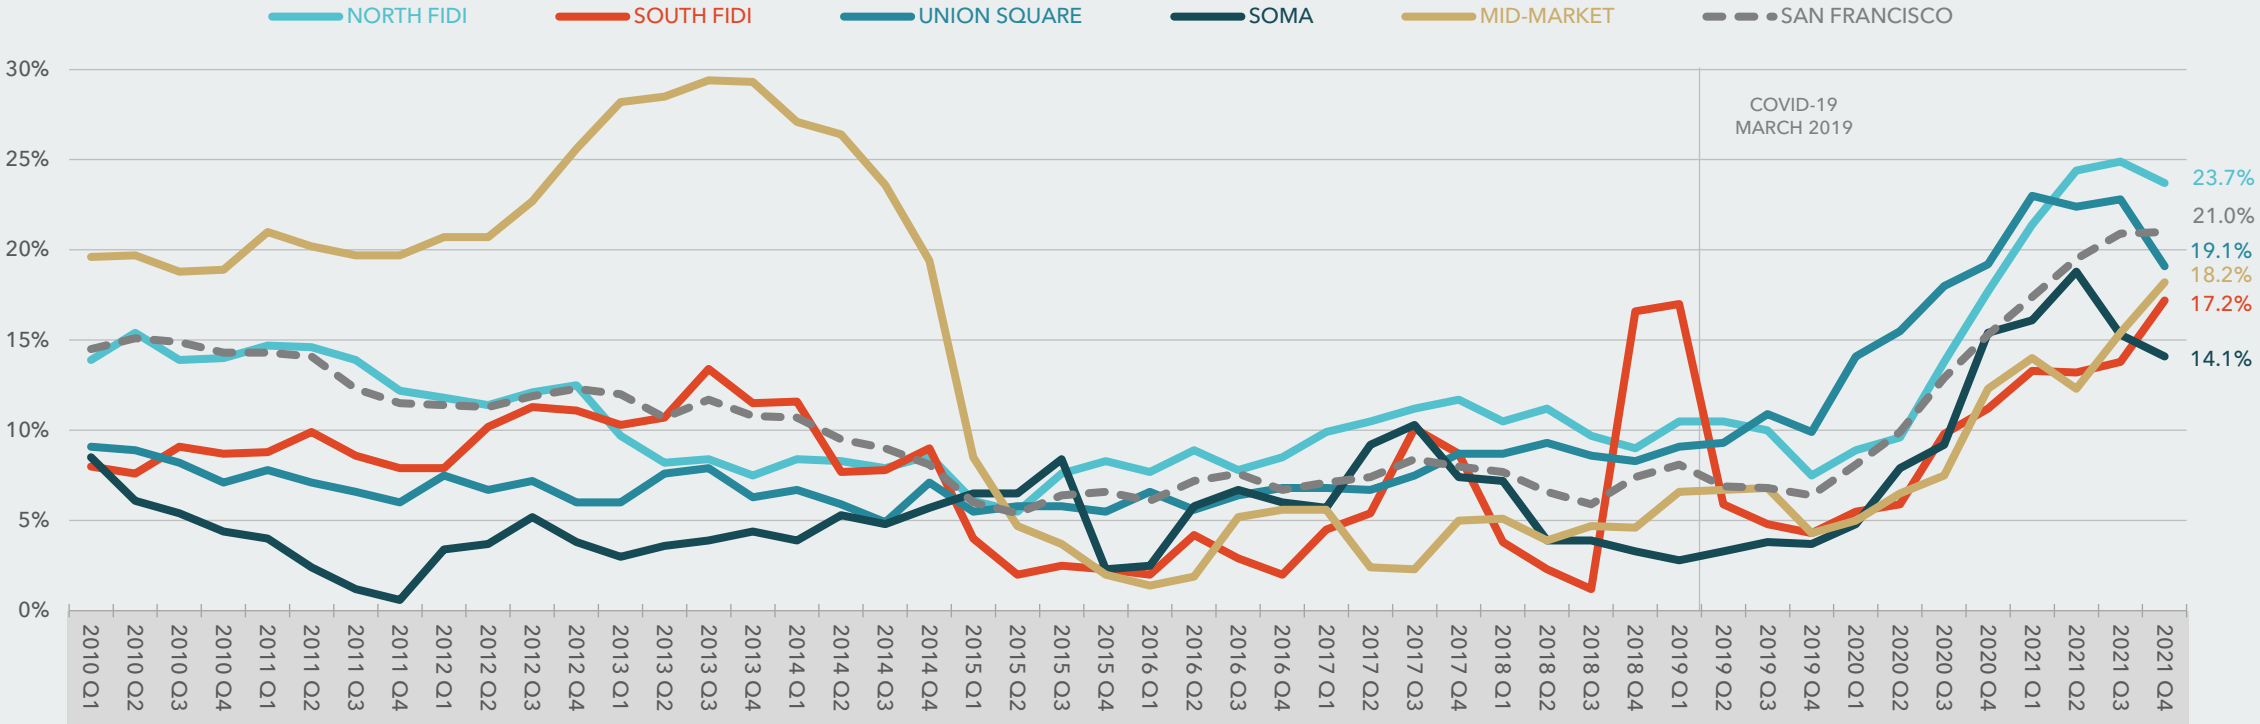

CLASS B+C MULTI-TENANT OFFICE

TOTAL VACANCY SAN FRANCISCO OFFICE (CLASS B+C)

Source: Kidder Mathews Research & Costar

ASKING RENT SAN FRANCISCO OFFICE (CLASS B+C)

CLASS B MULTI-TENANT OFFICE

TOTAL VACANCY SAN FRANCISCO OFFICE (CLASS B)