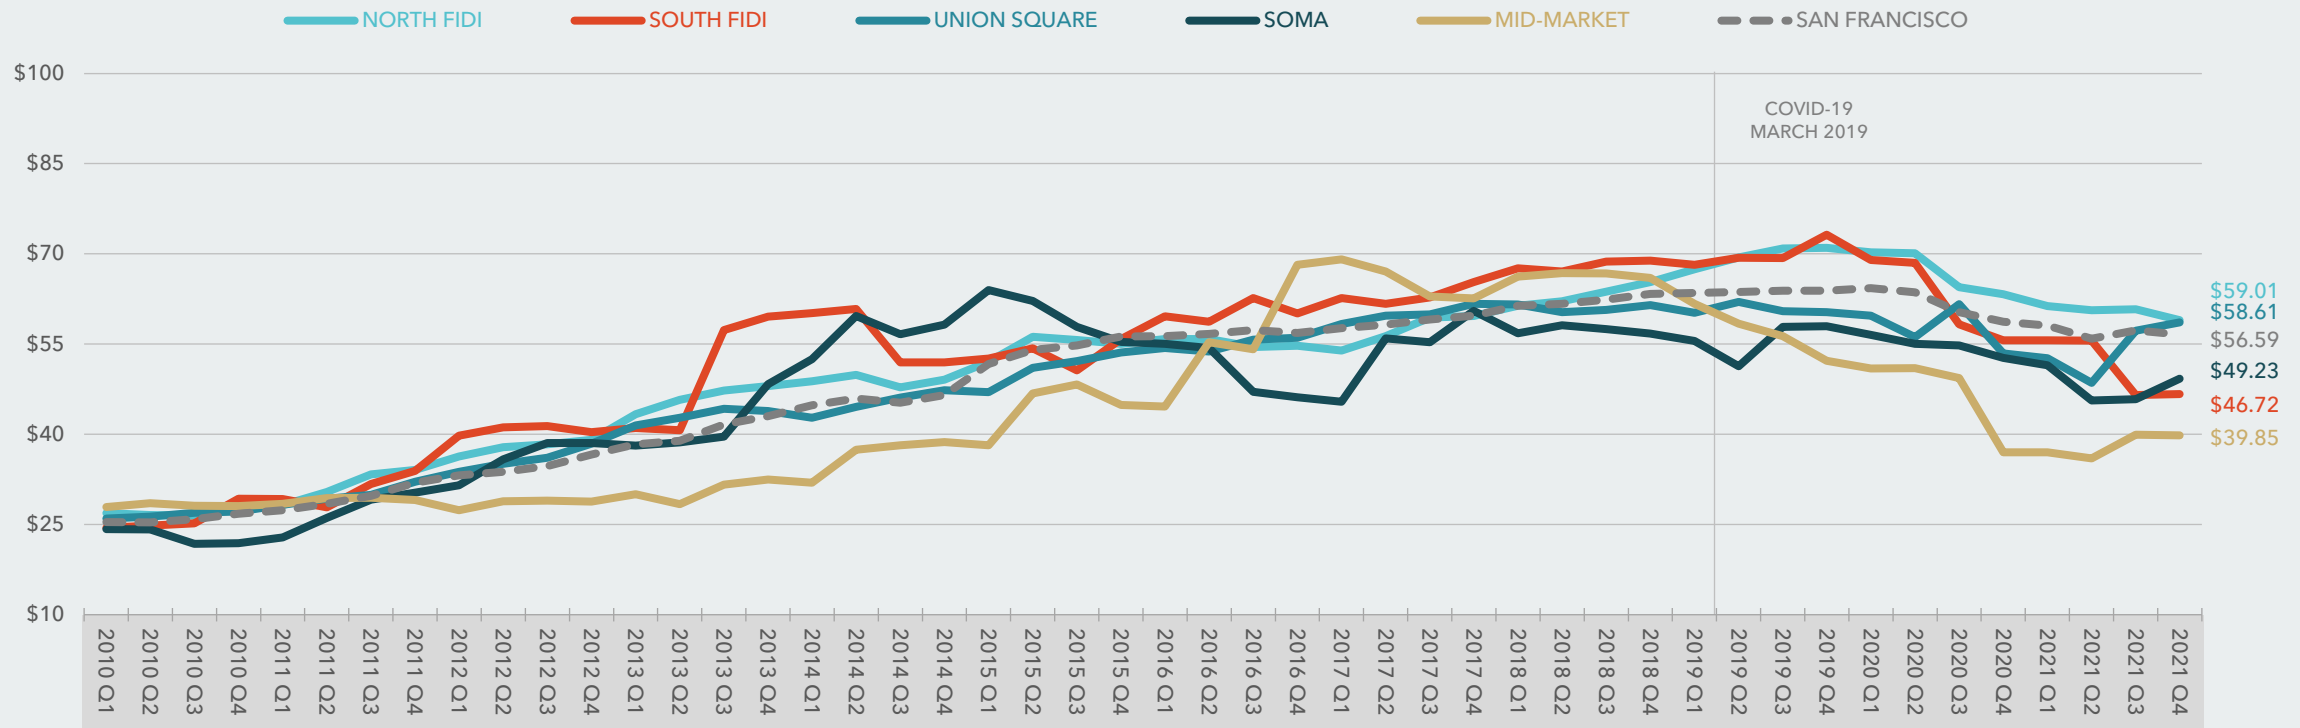

ASKING RENT SAN FRANCISCO OFFICE (CLASS B)

Source: Kidder Mathews Research & Costar