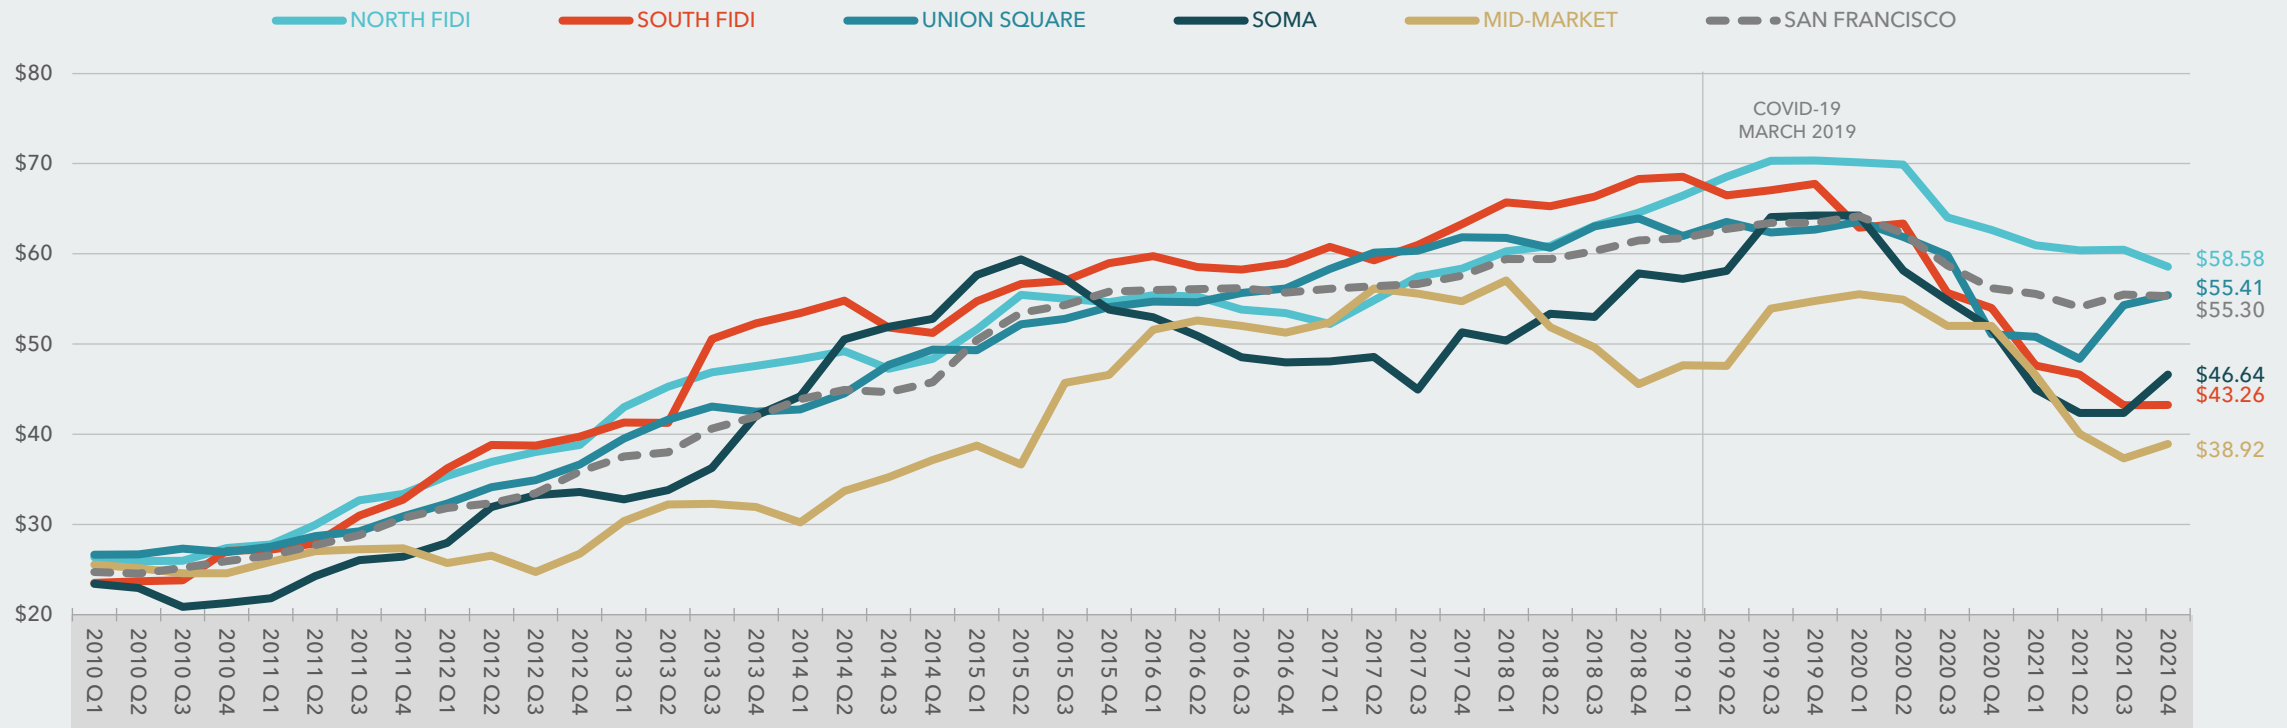

CLASS B+C MULTI-TENANT OFFICE

TOTAL VACANCY SAN FRANCISCO OFFICE (CLASS B+C)

Source: Kidder Mathews Research & Costar

ASKING RENT SAN FRANCISCO OFFICE (CLASS B+C)

CLASS B MULTI-TENANT OFFICE

TOTAL VACANCY SAN FRANCISCO OFFICE (CLASS B)